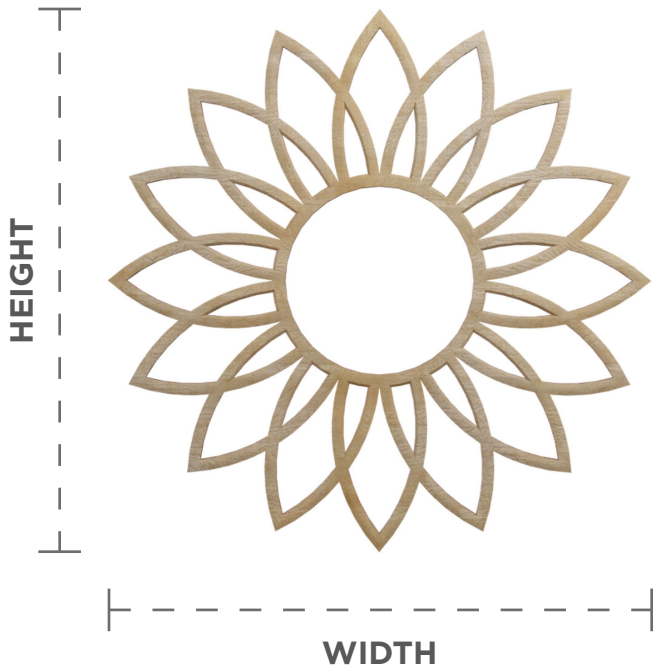

PIERCED FRETWORK CEILING MEDALLIONS

STYLE

DAISY

FRONT VIEW

PROJECTION
SIDE VIEW

SIZE RANGE
16" - 40"

WOOD SPECIES

ALDER

BIRCH

CHERRY

HICKORY

RED OAK

WALNUT

PAINT-GRADE

CONSTRUCTION: Wood grain veneer over substrate.
3/8" or 1/4" thickness.

USAGE: Commercial or residential walls & ceilings.
Not suitable for areas exposed to water or for
outdoor applications