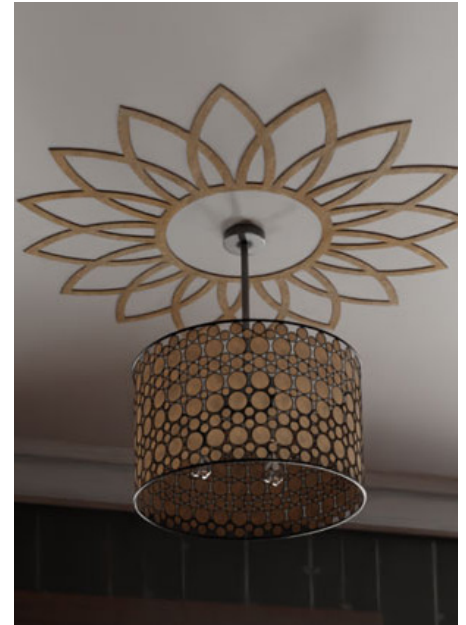

PIERCED FRETWORK CEILING MEDALLIONS

STYLE

DAISY

FRONT VIEW

PROJECTION
SIDE VIEW

SIZE RANGE
16" - 40"

WOOD SPECIES

ALDER

BIRCH

CHERRY

HICKORY

RED OAK

WALNUT

PAINT-GRADE

CONSTRUCTION: Wood grain veneer over substrate.
3/8" or 1/4" thickness.

USAGE: Commercial or residential walls & ceilings.
Not suitable for areas exposed to water or for
outdoor applications